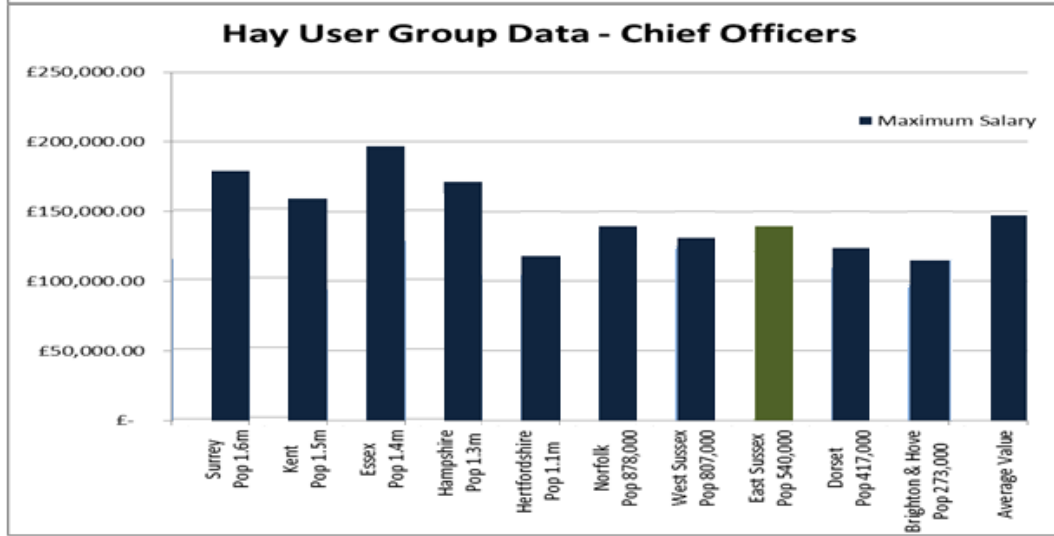

Chief Officer Pay Benchmarking

Average pay: Shire County/Single Tier with population >325,000:

Post	Lower Quartile (£)	Median (£)	Upper Quartile (£)	Post	Lower Quartile (£)	Median (£)	Upper Quartile (£)
Chief Executive	172,253	178,860	185,735	Chief Officer	120,492	125,957	130,787
ESCC Chief Executive	175,043	179,008	182,972	ESCC Chief Officer	131,439	134,098	136,756