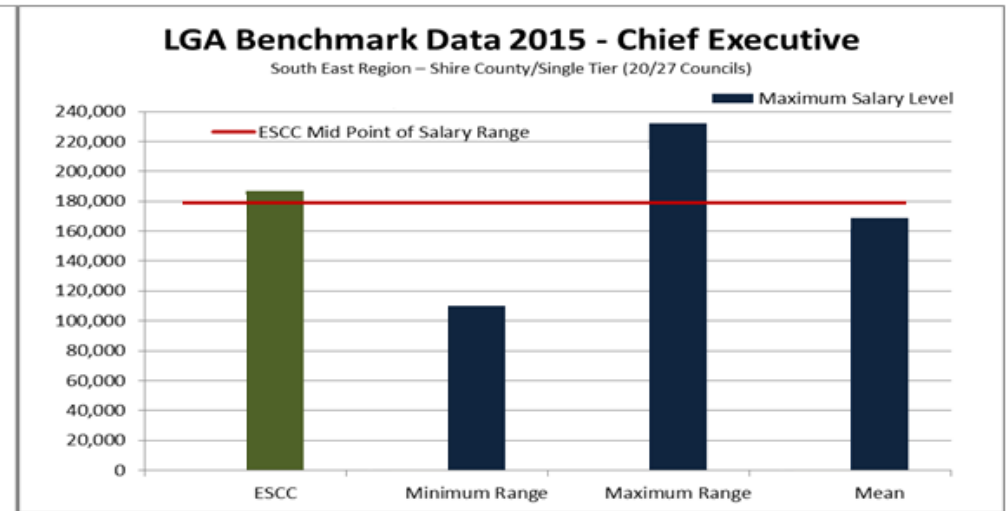

Chief Officer Pay Benchmarking

Average pay: Shire County/Single Tier with population >325,000:

Post	Lower Quartile (£)	Median (£)	Upper Quartile (£)	Post	Lower Quartile (£)	Median (£)	Upper Quartile (£)
Chief Executive	172,253	178,860	185,735	Chief Officer	120,492	125,957	130,787
ESCC Chief Executive	175,043	179,008	182,972	ESCC Chief Officer	131,439	134,098	136,756