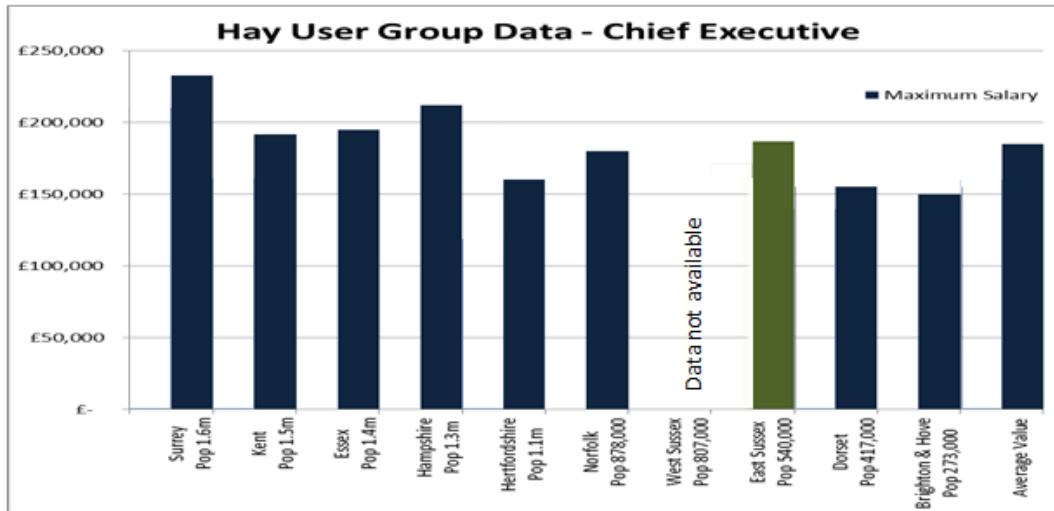

Chief Officer Pay Benchmarking

Average pay: Shire County/Single Tier with population >325,000:

Post	Lower Quartile (£)	Median (£)	Upper Quartile (£)	Post	Lower Quartile (£)	Median (£)	Upper Quartile (£)
Chief Executive	172,253	178,860	185,735	Chief Officer	120,492	125,957	130,787
ESCC Chief Executive	175,043	179,008	182,972	ESCC Chief Officer	131,439	134,098	136,756