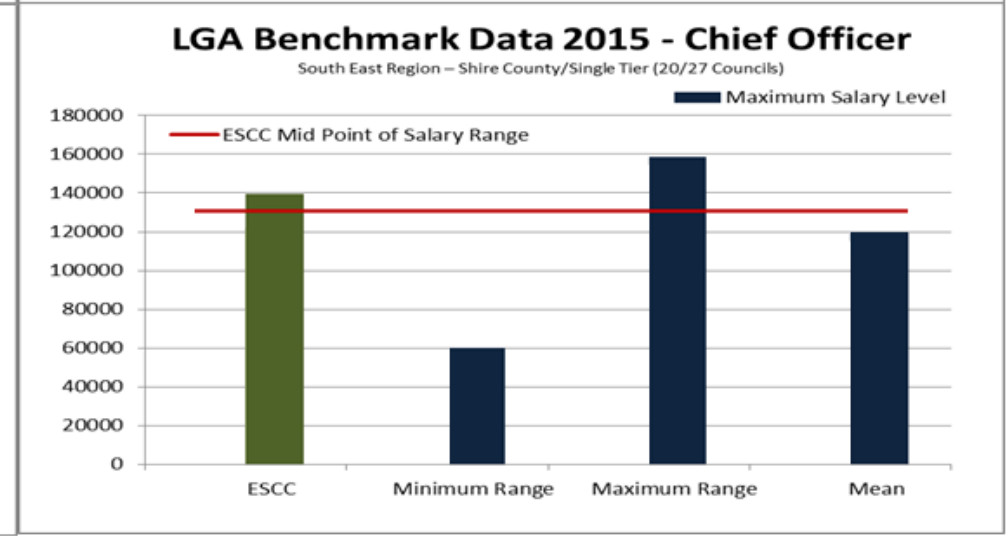

Chief Officer Pay Benchmarking

Average pay: Shire County/Single Tier with population >325,000:

Post	Lower Quartile (£)	Median (£)	Upper Quartile (£)	Post	Lower Quartile (£)	Median (£)	Upper Quartile (£)
Chief Executive	172,253	178,860	185,735	Chief Officer	120,492	125,957	130,787
ESCC Chief Executive	175,043	179,008	182,972	ESCC Chief Officer	131,439	134,098	136,756